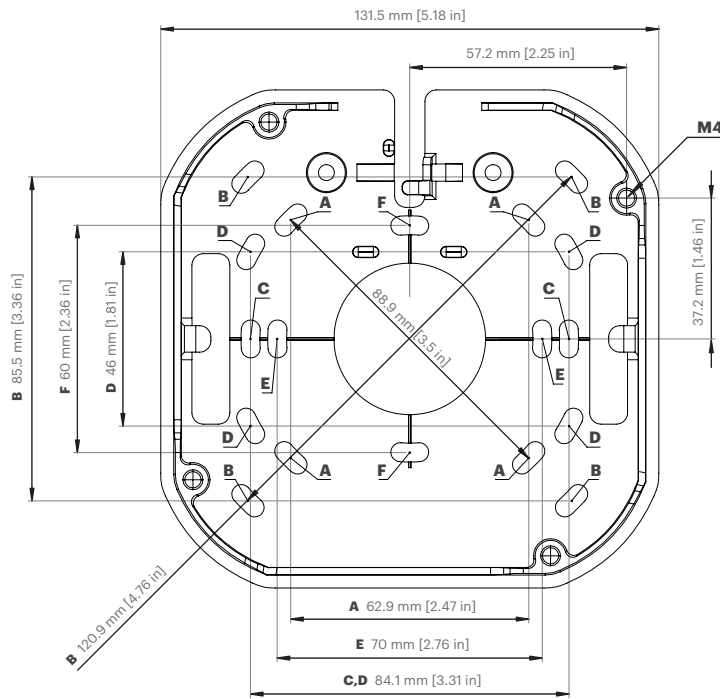

IP66 (IEC/EN 60529)

Temperature

Operating: -25C to +50C

Storage: -40C to +60C

Heater: 9.6W

Physical characteristics

Dimensions: 152x152x77mm

Weight: 1.1 kg

Body: Aluminum

EMC

EN 55032, EN 61000-3-2/-3, EN 55024, EN 55035, EN61000-6-2/-4, FCC Part 15B, ICES-003 Issue 6

Safety

IEC60950-1, IEC62368-1, IEC60950-22, UL/CSA60950-1, UL/CSA 62368-1, UL E164374, NOM-019, IEC62471(IR LED)

Technical drawings

360, side view

Scale 1:2

Mounting bracket, top view

Scale 1:2

	Designation	Dimension (mm)	Dimension (inch)
A	Octagon	62.9 x 62.9 (88.9 diagonal)	2.47 x 2.47 (3.50 diagonal)
B	4" Square Box	85.5 x 85.5 (120.9 diagonal)	3.36 x 3.36 (4.76 diagonal)
C	Single Gang	84.1	3.31
D	Double Gang	84.1 x 46	3.31 x 1.81
E	EU Ceiling Box	70	2.76
F	EU Outlet Box	60	2.36