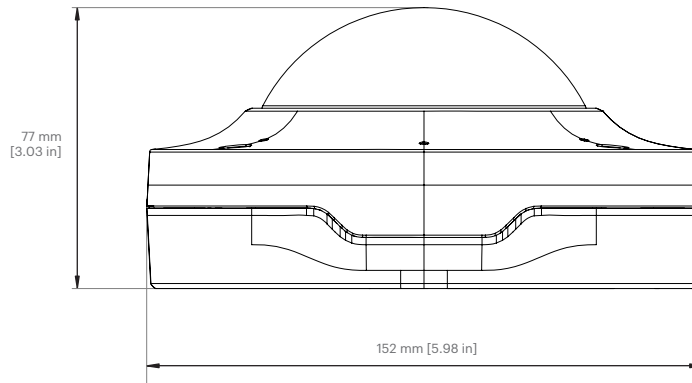

IP66 (IEC/EN 60529)

Temperature

Operating: -25C to +50C

Storage: -40C to +60C

Heater: 9.6W

Physical characteristics

Dimensions: 152x152x77mm

Weight: 1.1 kg

Technical drawings

360, side view

Scale 1:2

Mounting bracket, top view

Scale 1:2

	Designation	Dimension (mm)	Dimension (inch)
A	Octagon	62.9 x 62.9 (88.9 diagonal)	2.47 x 2.47 (3.50 diagonal)
B	4" Square Box	85.5 x 85.5 (120.9 diagonal)	3.36 x 3.36 (4.76 diagonal)
C	Single Gang	84.1	3.31
D	Double Gang	84.1 x 46	3.31 x 1.81
E	EU Ceiling Box	70	2.76
F	EU Outlet Box	60	2.36