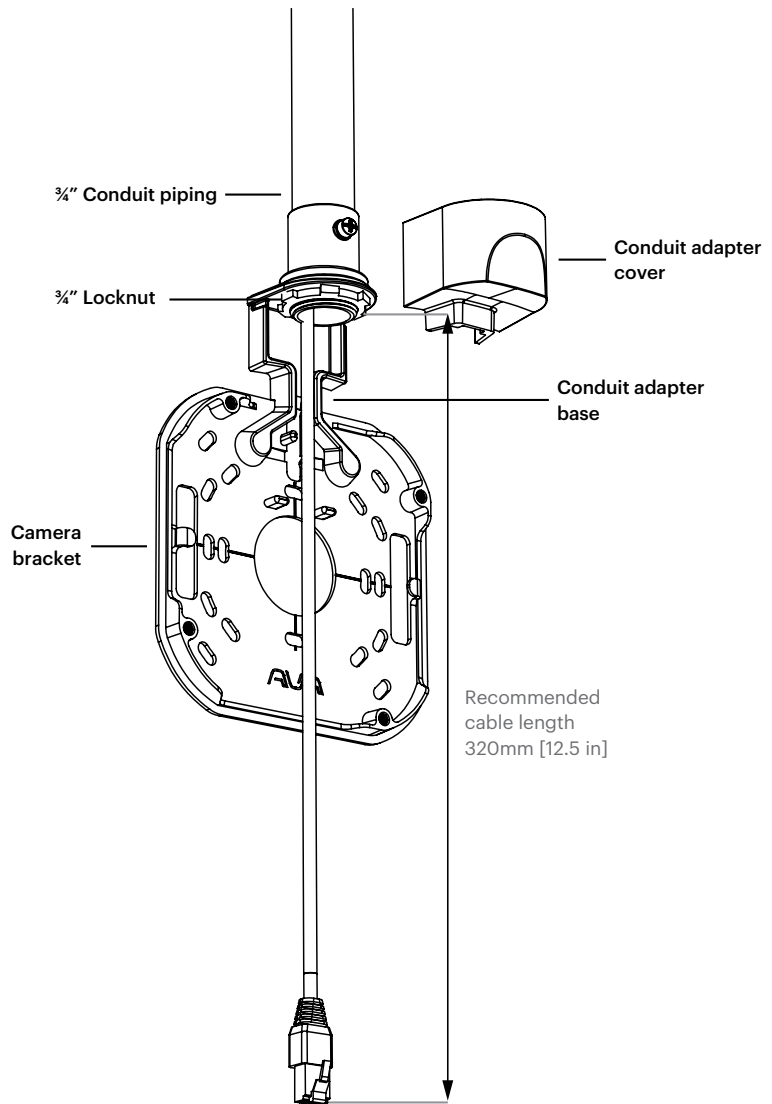

CONDUIT ADAPTER 3/4"

ACC-CON-A34-B | ACC-CON-A34-W

AVA CONDUIT ADAPTER 3/4"

Use the conduit adapter 3/4" for mounting 3/4" trade size electrical conduit to the camera for cable protection

SPECIFICATIONS

Material:	Aluminum alloy
Surface treatment:	Wet paint
Color:	White (ACC-CON-A34-W), Black (ACC-CON-A34-B)
Weight:	60g
Box dimensions:	93x67x86mm
Box weight:	100g
Box content:	Base, cover, screws for attachment to camera bracket

Technical drawings

Compatible locknuts: